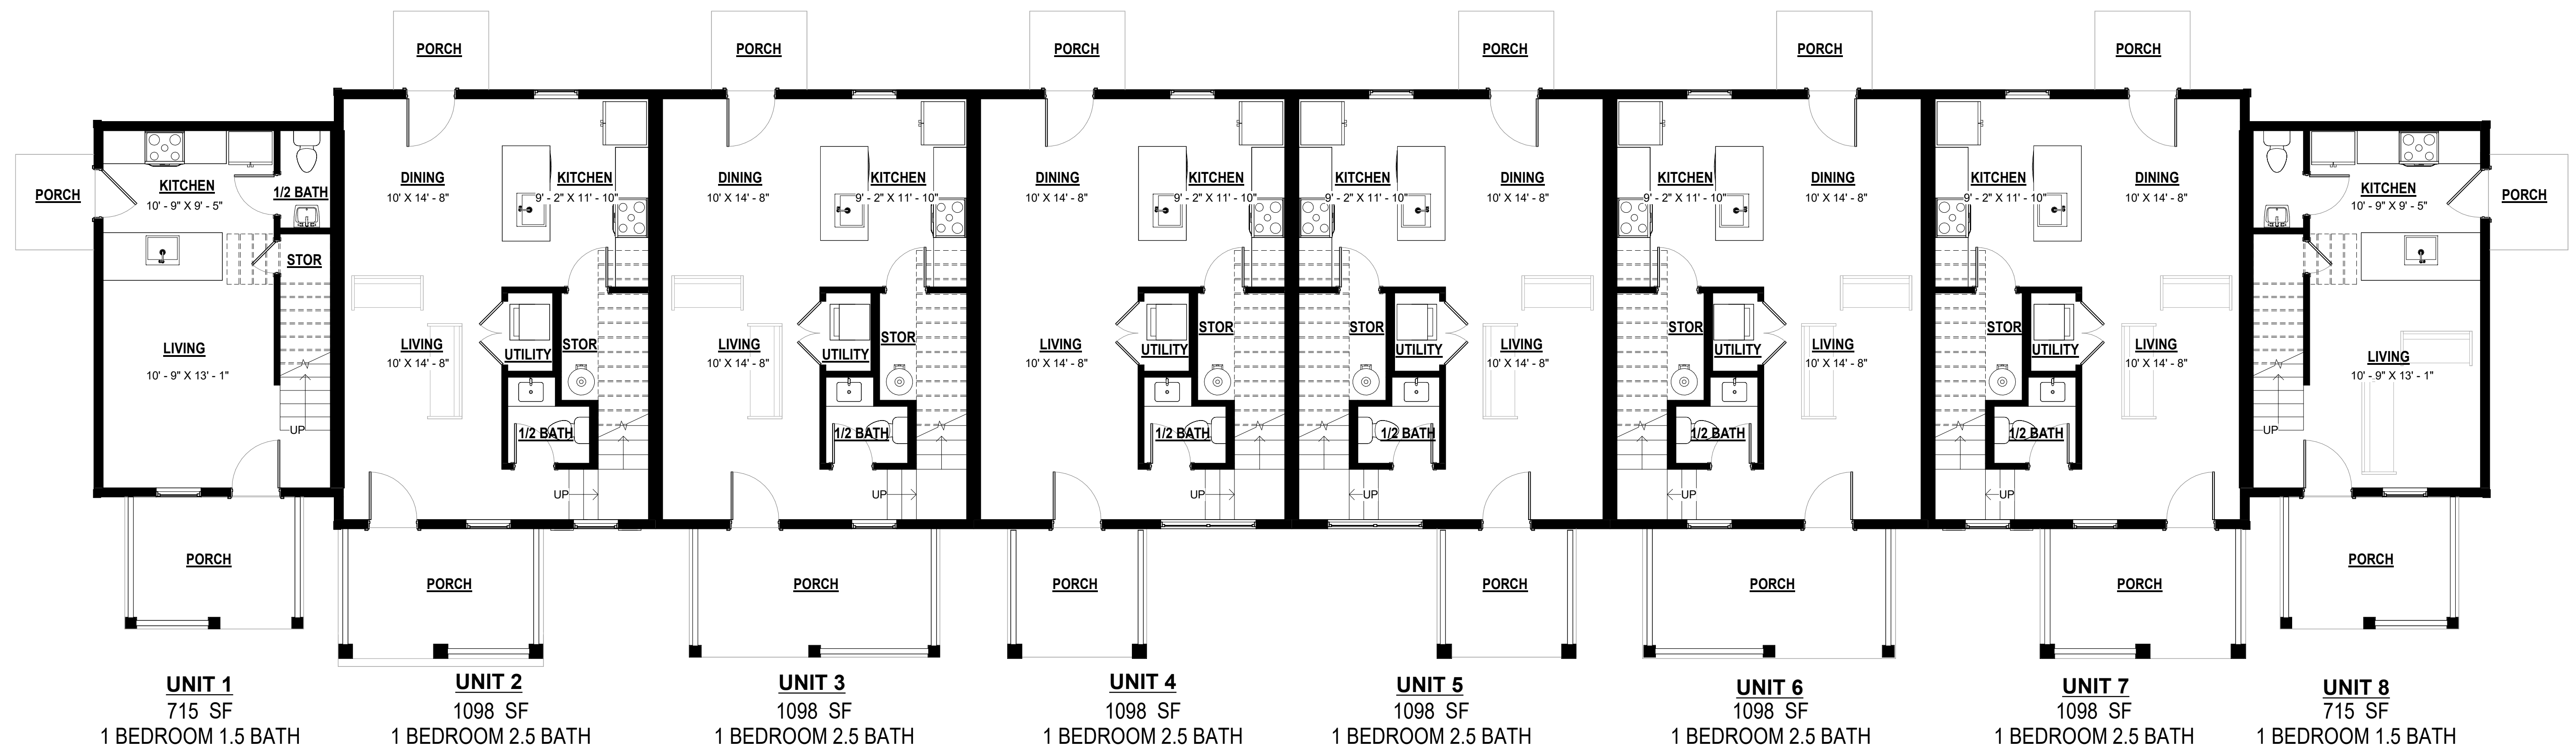

② SECOND FLOOR PLAN
SCALE: 3/16" = 1'-0"

① FIRST FLOOR PLAN
SCALE: 3/16" = 1'-0"

UNIT 1
715 SF
1 BEDROOM 1.5 BATH

UNIT 2
1098 SF
1 BEDROOM 2.5 BATH

UNIT 3
1098 SF
1 BEDROOM 2.5 BATH

UNIT 4
1098 SF
1 BEDROOM 2.5 BATH

UNIT 5
1098 SF
1 BEDROOM 2.5 BATH

UNIT 6
1098 SF
1 BEDROOM 2.5 BATH

UNIT 7
1098 SF
1 BEDROOM 2.5 BATH

UNIT 8
715 SF
1 BEDROOM 1.5 BATH